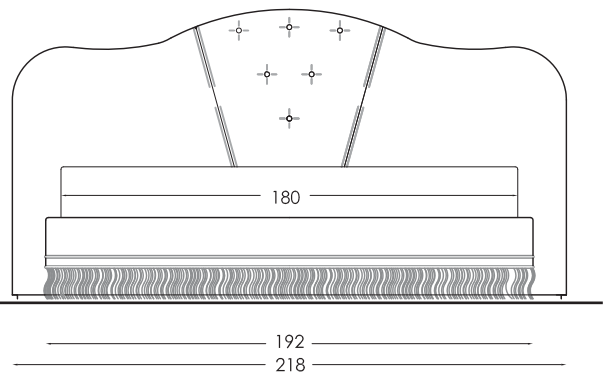

Verdi 1800x2000