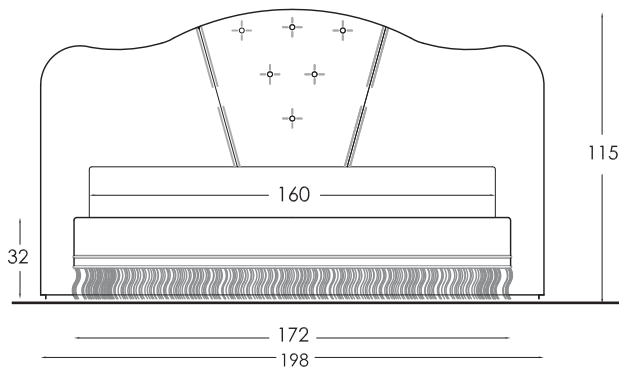

Verdi 1600x2000