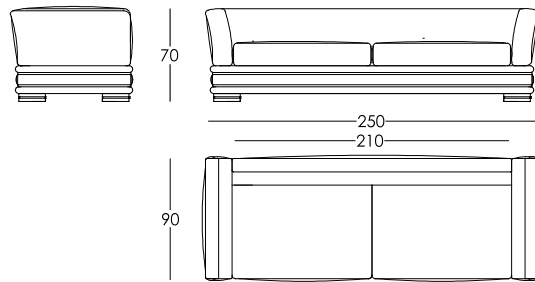

250 A (2 Seat cushion) *Divano 250 A (2 cuscini seduta)*