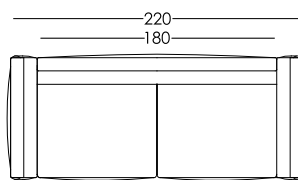

Décor: model is decorated with piping all around seat cushions, base and back padding.

Some version are equipped with pillows (100% goose down)

250/2 A – pillow C105(55*55) with fringe/piping – 5 mtr
 250/3 A – pillow C105(55*55) with fringe/piping – 5 mtr
 220A – pillow C105(55*55) with fringe/piping – 4 mtr
 180A – pillow C105(55*55) with fringe/piping – 3 mtr
 230/3 B DX/SX – pillow C105(55*55) with fringe/piping – 5 mtr
 230/2 B DX/SX – pillow C105(55*55) with fringe/piping – 5 mtr
 200 B DX/SX – pillow C105(55*55) with fringe/piping – 4 mtr
 160 B DX/SX – pillow C105(55*55) with fringe/piping – 2 mtr
 125 B DX/SX – pillow C105(55*55) with fringe/piping – 2 mtr
 110 B DX/SX – pillow C105(55*55) with fringe/piping – 2 mtr
 90 B DX/SX – pillow C105(55*55) with fringe/piping – 2 mtr
 160D with backrest DX/SX – pillow C105(55*55) with fringe/piping – 2 mtr
 160D DX/SX – pillow C105(55*55) with fringe/piping – 2 mtr
 105C – pillow C105(55*55) with fringe/piping – 2 mtr

250 A (2 Seat cushion) *Divano 250 A (2 cuscini seduta)*

250 A (3 Seat cushion)
Divano 250 A (3 cuscini seduta)

220 A (2 Seat cushion)
Divano 220 A (2 cuscini seduta)

180 A (2 Seat cushion)
Divano 180 A (2 cuscini seduta)