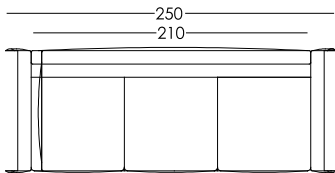

250 A (3 Seat cushion)
Divano 250 A (3 cuscini seduta)