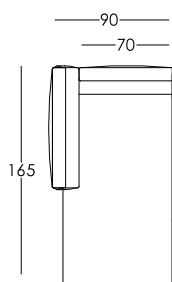

Décor: model is decorated with piping all around seat cushions, base and back padding.

Some version are equipped with pillows (100% goose down)

250/2 A – pillow C105(55*55) with fringe/piping – 5 mtr
 250/3 A – pillow C105(55*55) with fringe/piping – 5 mtr
 220A – pillow C105(55*55) with fringe/piping – 4 mtr
 180A – pillow C105(55*55) with fringe/piping – 3 mtr
 230/3 B DX/SX – pillow C105(55*55) with fringe/piping – 5 mtr
 230/2 B DX/SX – pillow C105(55*55) with fringe/piping – 5 mtr
 200 B DX/SX – pillow C105(55*55) with fringe/piping – 4 mtr
 160 B DX/SX – pillow C105(55*55) with fringe/piping – 2 mtr
 125 B DX/SX – pillow C105(55*55) with fringe/piping – 2 mtr
 110 B DX/SX – pillow C105(55*55) with fringe/piping – 2 mtr
 90 B DX/SX – pillow C105(55*55) with fringe/piping – 2 mtr
 160D with backrest DX/SX – pillow C105(55*55) with fringe/piping – 2 mtr
 160D DX/SX – pillow C105(55*55) with fringe/piping – 2 mtr
 105C – pillow C105(55*55) with fringe/piping – 2 mtr

230 B (3 Seat cushion)
Modulo 230 B (3 cuscini seduta)

230 B (3 Seat cushion)
Modulo 230 B (3 cuscini seduta)

125 BSX
sinistra

125 BDX
destra

110 BSX
sinistra

110 BDX
destra

105 C
Modulo 105 C

90 BSX
sinistra

90 BDX
destra

160DDX

Chaise-lounge
160 destra

160DSX

Chaise-lounge
160 sinistra

160D+schDX

Chaise-lounge con Shienale
160 destra

160D+schSX

Chaise-lounge con Shienale
160 sinistra

Puf
70x70
Pouf

Puf
90x90
Pouf