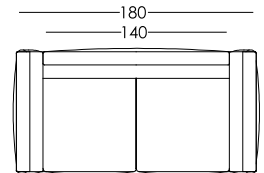

Décor: model is decorated with piping all around seat cushions, base and back padding.

Some version are equipped with pillows (100% goose down)

250/2 A – pillow C105(55*55) with fringe/piping – 5 mtr
 250/3 A – pillow C105(55*55) with fringe/piping – 5 mtr
 220A – pillow C105(55*55) with fringe/piping – 4 mtr
 180A – pillow C105(55*55) with fringe/piping – 3 mtr
 230/3 B DX/SX – pillow C105(55*55) with fringe/piping – 5 mtr
 230/2 B DX/SX – pillow C105(55*55) with fringe/piping – 5 mtr
 200 B DX/SX – pillow C105(55*55) with fringe/piping – 4 mtr
 160 B DX/SX – pillow C105(55*55) with fringe/piping – 2 mtr
 125 B DX/SX – pillow C105(55*55) with fringe/piping – 2 mtr
 110 B DX/SX – pillow C105(55*55) with fringe/piping – 2 mtr
 90 B DX/SX – pillow C105(55*55) with fringe/piping – 2 mtr
 160D with backrest DX/SX – pillow C105(55*55) with fringe/piping – 2 mtr
 160D DX/SX – pillow C105(55*55) with fringe/piping – 2 mtr
 105C – pillow C105(55*55) with fringe/piping – 2 mtr

250 A (2 Seat cushion) *Divano 250 A (2 cuscini seduta)*

250 A (3 Seat cushion)
Divano 250 A (3 cuscini seduta)

220 A (2 Seat cushion)
Divano 220 A (2 cuscini seduta)

180 A (2 Seat cushion)
Divano 180 A (2 cuscini seduta)