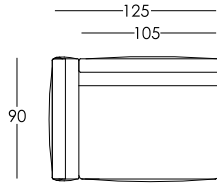

160DDX

Chaise-lounge
160 destra

160DSX

Chaise-lounge
160 sinistra

160D+schDX

Chaise-lounge con Shienale
160 destra

160D+schSX

Chaise-lounge con Shienale
160 sinistra